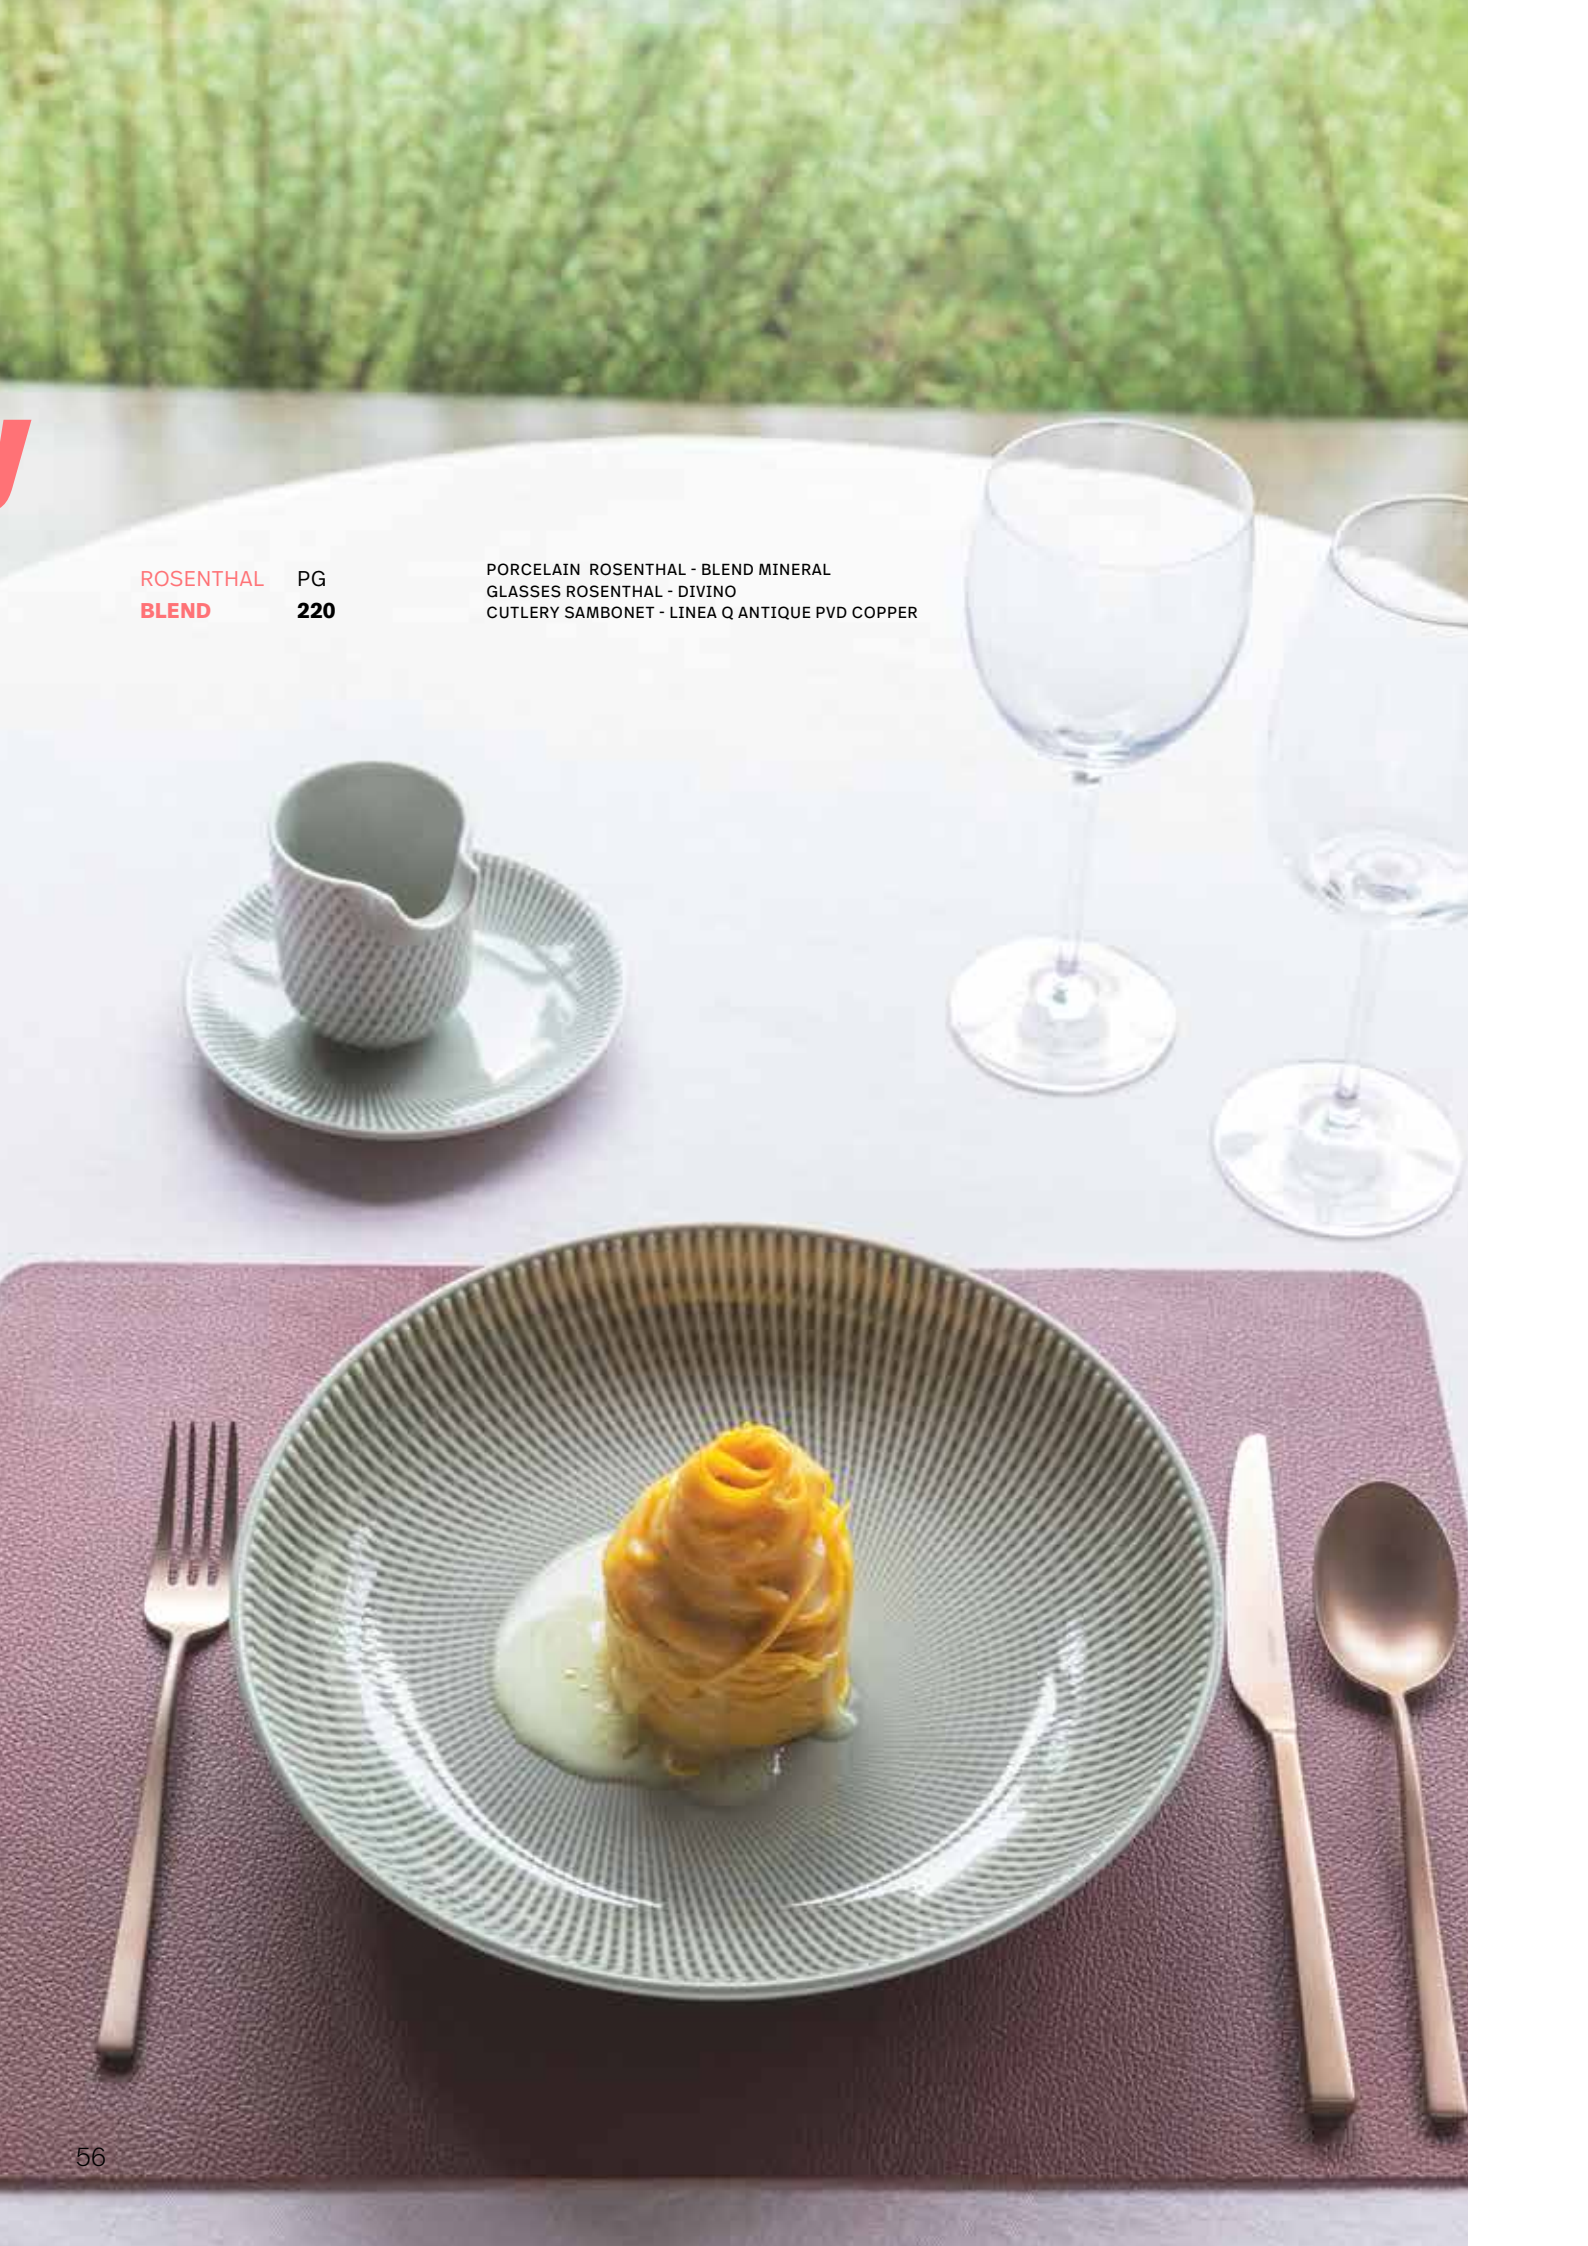

all day

PORCELAIN ROSENTHAL - BLEND
GLASSES ROSENTHAL - DIVINO
CUTLERY SAMBONET - LINEA Q ANTIQUE PVD BLACK

ALL DAY
dining

light lunch

/ break /
simplicity /
smart /
business /

LIGHT lunch

THOMAS PG
NATURE 338